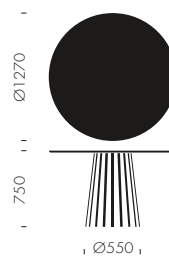

PRODUCT DRAWINGS

NOA 1520

DIMENSIONS

Ø 1520mm | 59,8 "
Height 750mm | 29,5 "

NOA 1270

DIMENSIONS

Ø 1270mm | 50 "
Height 750mm | 29,5 "

NOA 800

DIMENSIONS

Ø 800mm | 31,5 "
Height 445mm | 17,5 "

NOA 550

DIMENSIONS

Ø 550mm | 21,6 "
Height 515mm | 20 "