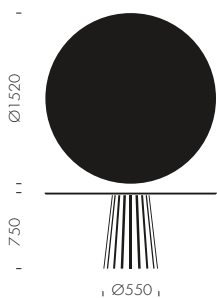

The sleek and sophisticated design of Noa side table makes it a versatile piece that can complement any living room, bedroom, or office space, providing both style and functionality.

Wooden finish

RRP

| | |
|------------------------------------|---------|
| Lacquered/bleached oak | 476 EUR |
| Lacquered/bleached oak + black leg | 425 EUR |
| Oak - black + black leg | 445 EUR |

PRODUCT DRAWINGS

NOA 1520

DIMENSIONS

Ø 1520mm | 59,8 "
Height 750mm | 29,5 "

NOA 1270

DIMENSIONS

Ø 1270mm | 50 "
Height 750mm | 29,5 "

NOA 800

DIMENSIONS

Ø 800mm | 31,5 "
Height 445mm | 17,5 "

NOA 550

DIMENSIONS

Ø 550mm | 21,6 "
Height 515mm | 20 "