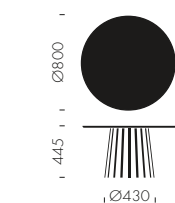

PRODUCT DRAWINGS

NOA 1520

DIMENSIONS

Ø 1520mm | 59,8 "
Height 750mm | 29,5 "

NOA 1270

DIMENSIONS

Ø 1270mm | 50 "
Height 750mm | 29,5 "

NOA 800

DIMENSIONS

Ø 800mm | 31,5 "
Height 445mm | 17,5 "

NOA 550

DIMENSIONS

Ø 550mm | 21,6 "
Height 515mm | 20 "